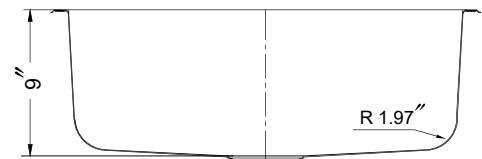

BELLEO SERIES

Topmount Single Bowl Model BSS-2700

BSS-2700

FEATURES

- Premium grade T-304 stainless steel
- 9" depth
- 18 gauge
- StoneGuard™ undercoating over Super-Silencer pad
- SpecPlus™ edge
- Fits 30" sink base
- 3-1/2" drain opening
- Includes : Bottom grid and Stainless Steel Basket Strainer.
- Lifetime Limited Warranty

OPTIONAL ACCESSORIES

Bottom Grid: BG-2700

Cutting Board : CB-2500

Strainer: 190-9180

OVERALL DIMENSIONS	EACH BOWL	CUTOUT SIZE	PACKAGING*	WEIGHT*
26-1/2" x 17-15/16"	24-5/16" x 15-3/4"	See Template	1/16 pcs.	18/330 lbs.