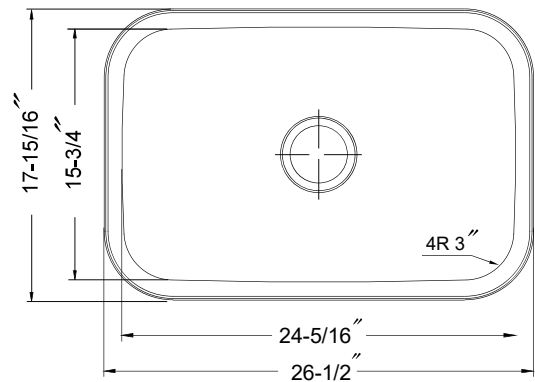

BELLEO SERIES

Topmount Single Bowl Model BSS-2700

BSS-2700

FEATURES

- Premium grade T-304 stainless steel
- 9" depth
- 18 gauge
- StoneGuard™ undercoating over Super-Silencer pad
- SpecPlus™ edge
- Fits 30" sink base
- 3-1/2" drain opening
- Includes : Bottom grid and Stainless Steel Basket Strainer.
- Lifetime Limited Warranty

OPTIONAL ACCESSORIES

Bottom Grid: BG-2700

Cutting Board : CB-2500

Strainer: 190-9180

OVERALL DIMENSIONS	EACH BOWL	CUTOUT SIZE	PACKAGING*	WEIGHT*
26-1/2" x 17-15/16"	24-5/16" x 15-3/4"	See Template	1/16 pcs.	18/330 lbs.