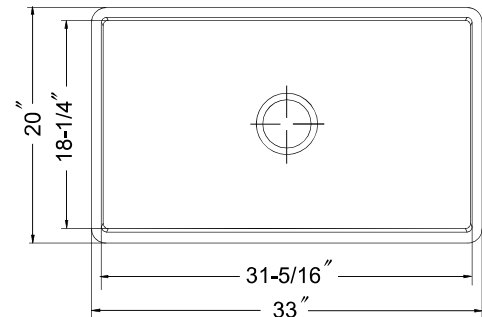

PLATUS SERIES

Fire Clay Apron Front Single Bowl

- Model** PTG-4300 WH - White
 PTG-4300 BQ - Biscuit
 PTG-4300 MZ – Marble White and Gray

PTG-4300

FEATURES

- Apron Front Installation
- Non-porous glossy surface
- 9-1/4" depth • 3-1/2" drain opening
- Chip, crack and scratch resistant
- 6 distinctive colors
- Requires Custom Cabinet
- Supplied with fasteners and instructions
- No cut out template is supplied as each sink dimension will vary due to the nature of fireclay manufacturing process.
- Complies with ASME A112.19.2 and CSA B45.1-2013 standards Certified by ICC-ES PMG
- Lifetime Limited Warranty

OPTIONAL COLORS

White Biscuit Marble

Color variations possible due to printing constraints.

OVERALL DIMENSIONS	EACH BOWL	CUTOUT SIZE	PACKAGING*	WEIGHT*
33" x 20"	31-5/16" x 18-1/4"	See Template	1/10 pcs.	130/1340lbs.

*Standard packaging: Single boxed /Pallet of single boxed.
 All dimensions are in inches. Specifications subject to change without notice.

OPTIONAL ACCESSORIES

- Bottom Grid: BG-7200
- Strainer : 190-9180