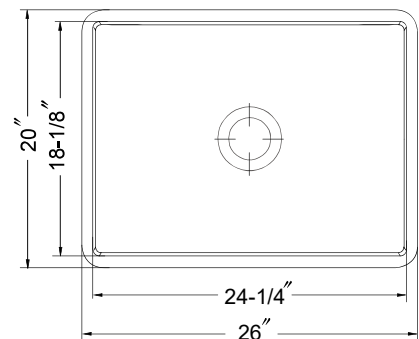

PLATUS SERIES

Fire Clay Apron Front Large Single Bowl

Model PTS-2600 WH-C - White
PTS-2600 BQ-C - Biscuit

PTS-2600-C

FEATURES

- Apron Front Installation
- Non-porous glossy surface
- 9-1/4" depth • 3-1/2" drain opening
- Chip, crack and scratch resistant
- 2 distinctive colors • Requires Custom Cabinet
- Supplied with fasteners and instructions
- Includes : Bottom grid and Stainless Steel Basket Strainer
- No cut out template is supplied as each sink dimension will vary due to the nature of fireclay manufacturing process
- Complies with ASME A112.19.2 and CSA B45.1-2013 standards Certified by ICC-ES PMG
- Lifetime Limited Warranty

OPTIONAL COLORS

White **Biscuit**

Color variations possible due to printing constraints.

OVERALL DIMENSIONS	EACH BOWL	PACKAGING*	WEIGHT*
26" x 20"	24-1/4" x 18-1/8"	1/10 pcs.	98/1020 lbs.

*Standard packaging: Single boxed /Pallet of single boxed.
All dimensions are in inches. Specifications subject to change without notice.