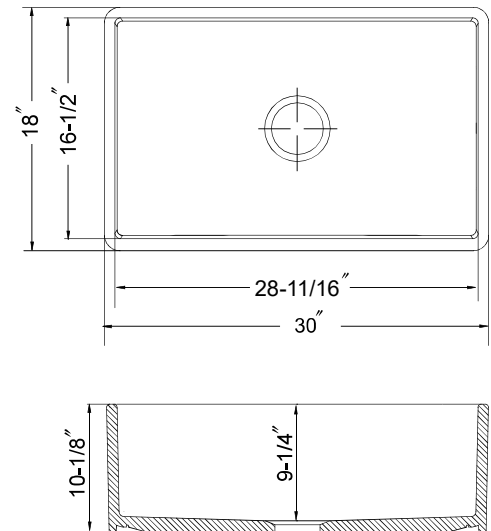

PLATUS SERIES

Fire Clay Apron Front Single Bowl

Model PTS-4118 WH - White
PTS-4118 BQ - Biscuit

FEATURES

PTS-4118

- Apron Front Installation
- Non-porous glossy surface
- 9-1/4" depth • 3-1/2" drain opening
- Chip, crack and scratch resistant
- 2 distinctive colors
- Requires Custom Cabinet
- Supplied with fasteners and instructions
- No cut out template is supplied as each sink dimension will vary due to the nature of fireclay manufacturing process.
- Complies with ASME A112.19.2 and CSA B45.1-2013 standards Certified by ICC-ES PMG
- Lifetime Limited Warranty

OPTIONAL COLORS

White

Biscuit

Color variations possible due to printing constraints.

OVERALL DIMENSIONS	EACH BOWL	PACKAGING*	WEIGHT*
30" x 18"	28-11/16" x 16-1/2"	1/10 pcs.	105/109 0lbs.

*Standard packaging: Single boxed /Pallet of single boxed.
All dimensions are in inches. Specifications subject to change without notice.