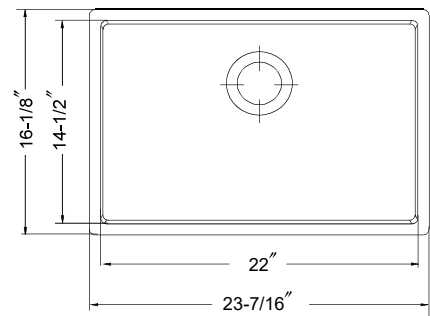

PLATUS SERIES

Fire Clay Undermount Single Bowl

Model PTU-2400 WH-C - White
PTU-2400 BQ-C - Biscuit

PTU-2400-C

FEATURES

- Non-porous glossy surface
- 7-1/4" depth
- 3-1/2" drain opening
- Chip, crack and scratch resistant
- 2 distinctive colors • Fits 30" sink base
- Supplied with fasteners and instructions
- Includes : Bottom grid and Stainless Steel Basket Strainer
- No cut out template is supplied as each sink dimension will vary due to the nature of fireclay manufacturing process
- Complies with ASME A112.19.2 and CSA B45.1-2013 standards Certified by ICC-ES PMG
- Lifetime Limited Warranty

OPTIONAL COLORS

White

Biscuit

Color variations possible due to printing constraints.

INCLUDED ACCESSORIES

Bottom Grid: BG-7400

Strainer : 190-9180

OVERALL DIMENSIONS	EACH BOWL	PACKAGING*	WEIGHT*
23-7/16" x 16-1/8"	22" x 14-1/2"	1/10 pcs.	87/910 lbs.