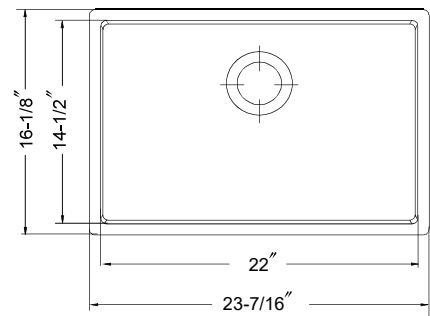

PLATUS SERIES

Fire Clay Undermount Single Bowl

Model PTU-2400 WH - White
PTU-2400 BQ - Biscuit

PTU-2400

FEATURES

- Non-porous glossy surface
- 7-1/4" depth
- 3-1/2" drain opening
- Chip, crack and scratch resistant
- 2 distinctive colors
- Fits 30" sink base
- Supplied with fasteners and instructions
- No cut out template is supplied as each sink dimension will vary due to the nature of fireclay manufacturing process.
- Complies with ASME A112.19.2 and CSA B45.1-2013 standards Certified by ICC-ES PMG
- Lifetime Limited Warranty

OPTIONAL COLORS

White

Biscuit

Color variations possible due to printing constraints.

| OVERALL DIMENSIONS | EACH BOWL | PACKAGING* | WEIGHT* |
|--------------------|---------------|------------|------------|
| 23-7/16" x 16-1/8" | 22" x 14-1/2" | 1/10 pcs. | 80/840lbs. |