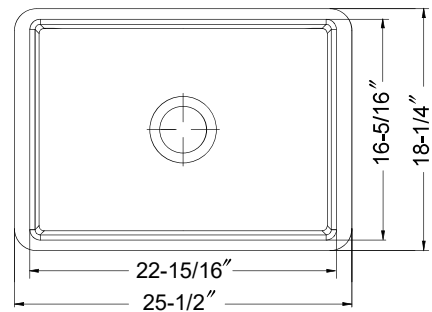

PLATUS SERIES

Fire Clay Undermount Single Bowl

- Model** PTU-2800 WH-C - White
 PTU-2800 BQ-C - Biscuit
 PTU-2800 BL-C – Matte Black
 PTU-2800 GR-C – Matte Gray

FEATURES

- Apron Front Installation
- Non-porous glossy surface
- 9-3/4" depth • 3-1/2" drain opening
- Chip, crack and scratch resistant • 4 distinctive colors
- Fits 30" minimum cabinet
- Supplied with fasteners and instructions
- Includes : Bottom grid and Stainless Steel Basket Strainer
- No cut out template is supplied as each sink dimension will vary due to the nature of fireclay manufacturing process.
- Complies with ASME A112.19.2 and CSA B45.1-2013 standards Certified by ICC-ES PMG
- Lifetime Limited Warranty

PTU-2800-C

OPTIONAL COLORS

Color variations possible due to printing constraints.

INCLUDED ACCESSORIES

- Bottom Grid: BG-8500
 Strainer: 190-9180

OVERALL DIMENSIONS	EACH BOWL	PACKAGING*	WEIGHT*
25-1/2" x 18-1/4"	22-15/16" x 16-5/16"	1/10 pcs.	87/910 lbs.