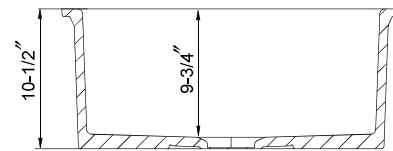

PLATUS SERIES

Fire Clay Undermount Single Bowl

- Model** PTU-2800 WH-C - White
 PTU-2800 BQ-C - Biscuit
 PTU-2800 BL-C – Matte Black
 PTU-2800 GR-C – Matte Gray

FEATURES

- Apron Front Installation
- Non-porous glossy surface
- 9-3/4" depth • 3-1/2" drain opening
- Chip, crack and scratch resistant • 4 distinctive colors
- Fits 30" minimum cabinet
- Supplied with fasteners and instructions
- Includes : Bottom grid and Stainless Steel Basket Strainer
- No cut out template is supplied as each sink dimension will vary due to the nature of fireclay manufacturing process.
- Complies with ASME A112.19.2 and CSA B45.1-2013 standards Certified by ICC-ES PMG
- Lifetime Limited Warranty

PTU-2800-C

OPTIONAL COLORS

Color variations possible due to printing constraints.

INCLUDED ACCESSORIES

- Bottom Grid: BG-8500
 Strainer: 190-9180

OVERALL DIMENSIONS	EACH BOWL	PACKAGING*	WEIGHT*
25-1/2" x 18-1/4"	22-15/16" x 16-5/16"	1/10 pcs.	87/910 lbs.